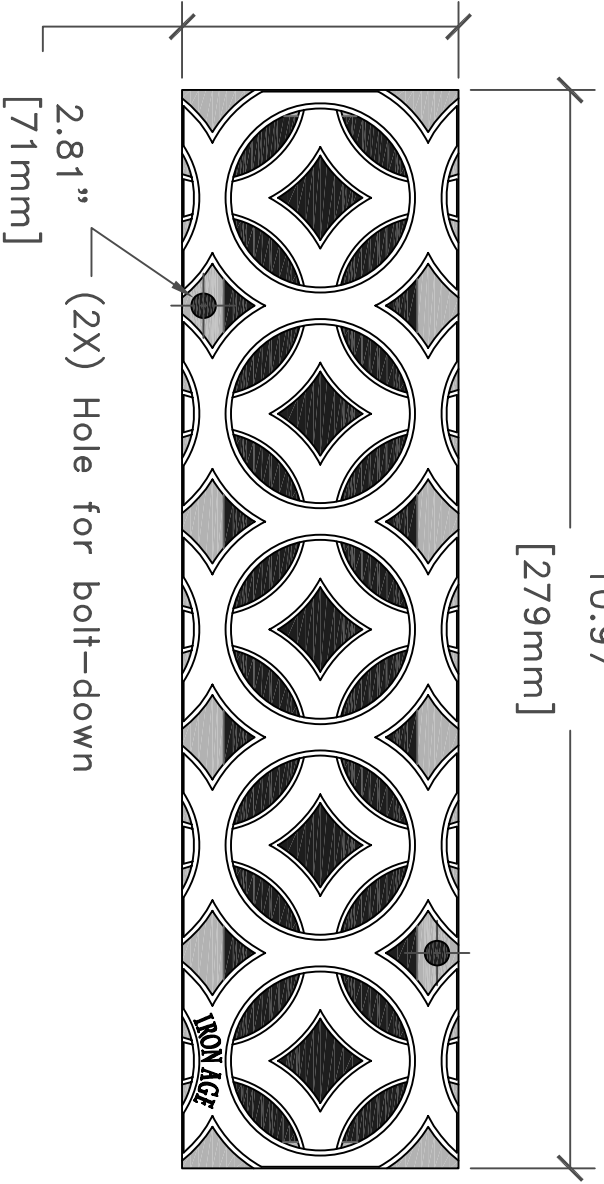

5 GRATES ARRAYED

TOP

IRON AGE
DESIGNS

2104 SW 152nd st #4 TEL 206.276.0925
Burien, WA 98166 FAX 206.257.0318
www.ironagedesigns.com

Interlaken 3"
drawing no. INT.N.03x11

drawn by: CD
scale: NTS
date: 03/9/07

NOTES:

1. Material: cast iron
 2. Natural finish
 3. Total thickness: 3/4"
 4. Fits drain channels
 5. No openings greater than 1/2"
 6. Due to casting inconsistencies, all dimensions are nominal.
- manufactured by: patent pending
NDS; Mini Channel™ © 2007 Iron Age Designs